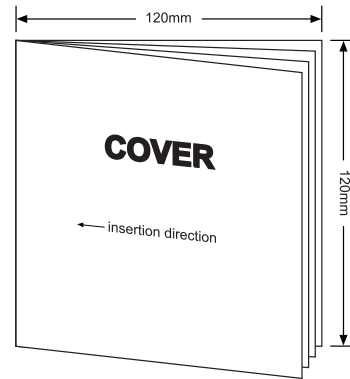

Specifications for Booklet, Front and Back Sheet (10mm Single CD Jewel Case & Double Slim CD Jewel Case)

- 1) Booklet or Cover Sheet
 - folded size: 120mm x 120mm
 - folded or saddle stitching

Specifications for Booklet, Front and Back Sheet (10mm Single CD Jewel Case & Double Slim CD Jewel Case)

- 2) Back Sheet
- open size: 150mm x 118mm
 - perforation