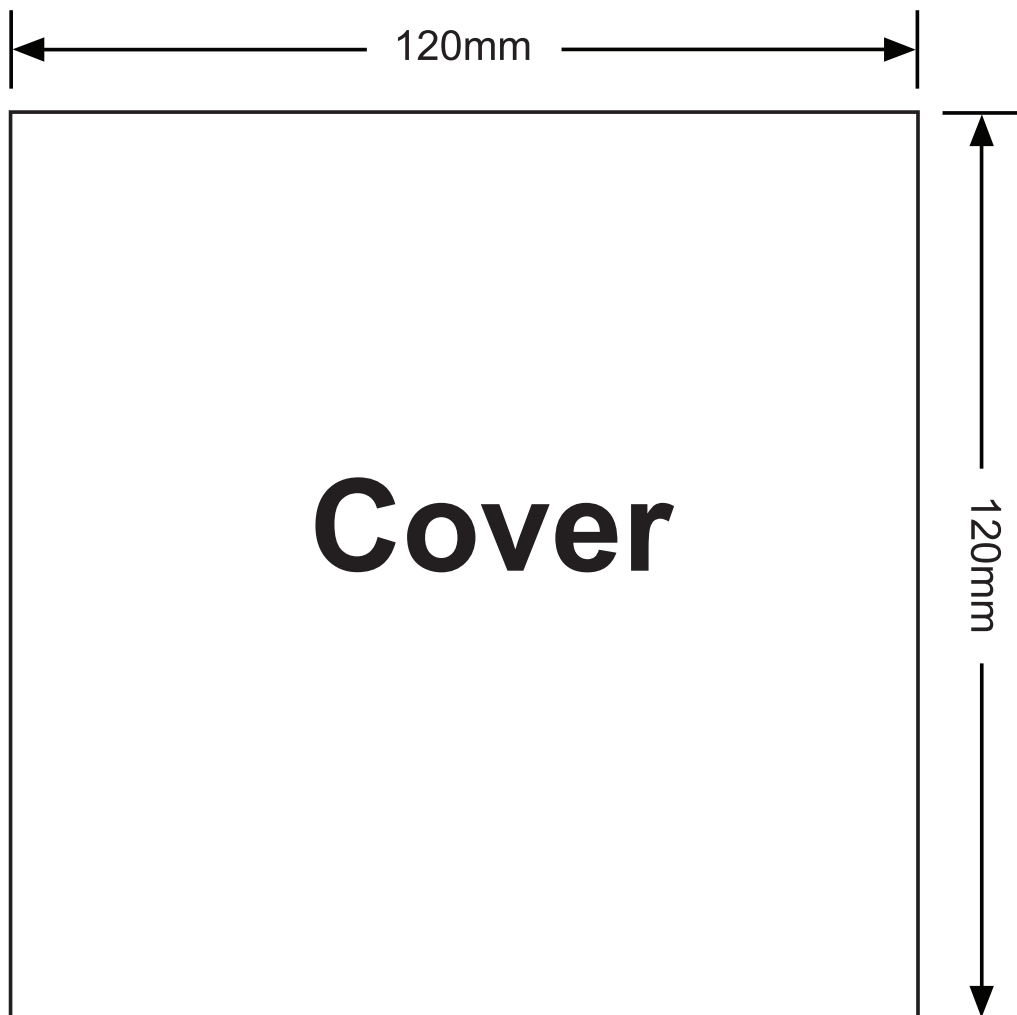

Specifications for Booklet, Front and Back Sheet (10mm Single CD Jewel Case & Double Slim CD Jewel Case)

- 1) Booklet or Cover Sheet
 - folded size: 120mm x 120mm
 - folded or saddle stitching

Specifications for Booklet, Front and Back Sheet (10mm Single CD Jewel Case & Double Slim CD Jewel Case)

- 2) Back Sheet
- open size: 150mm x 118mm
 - perforation